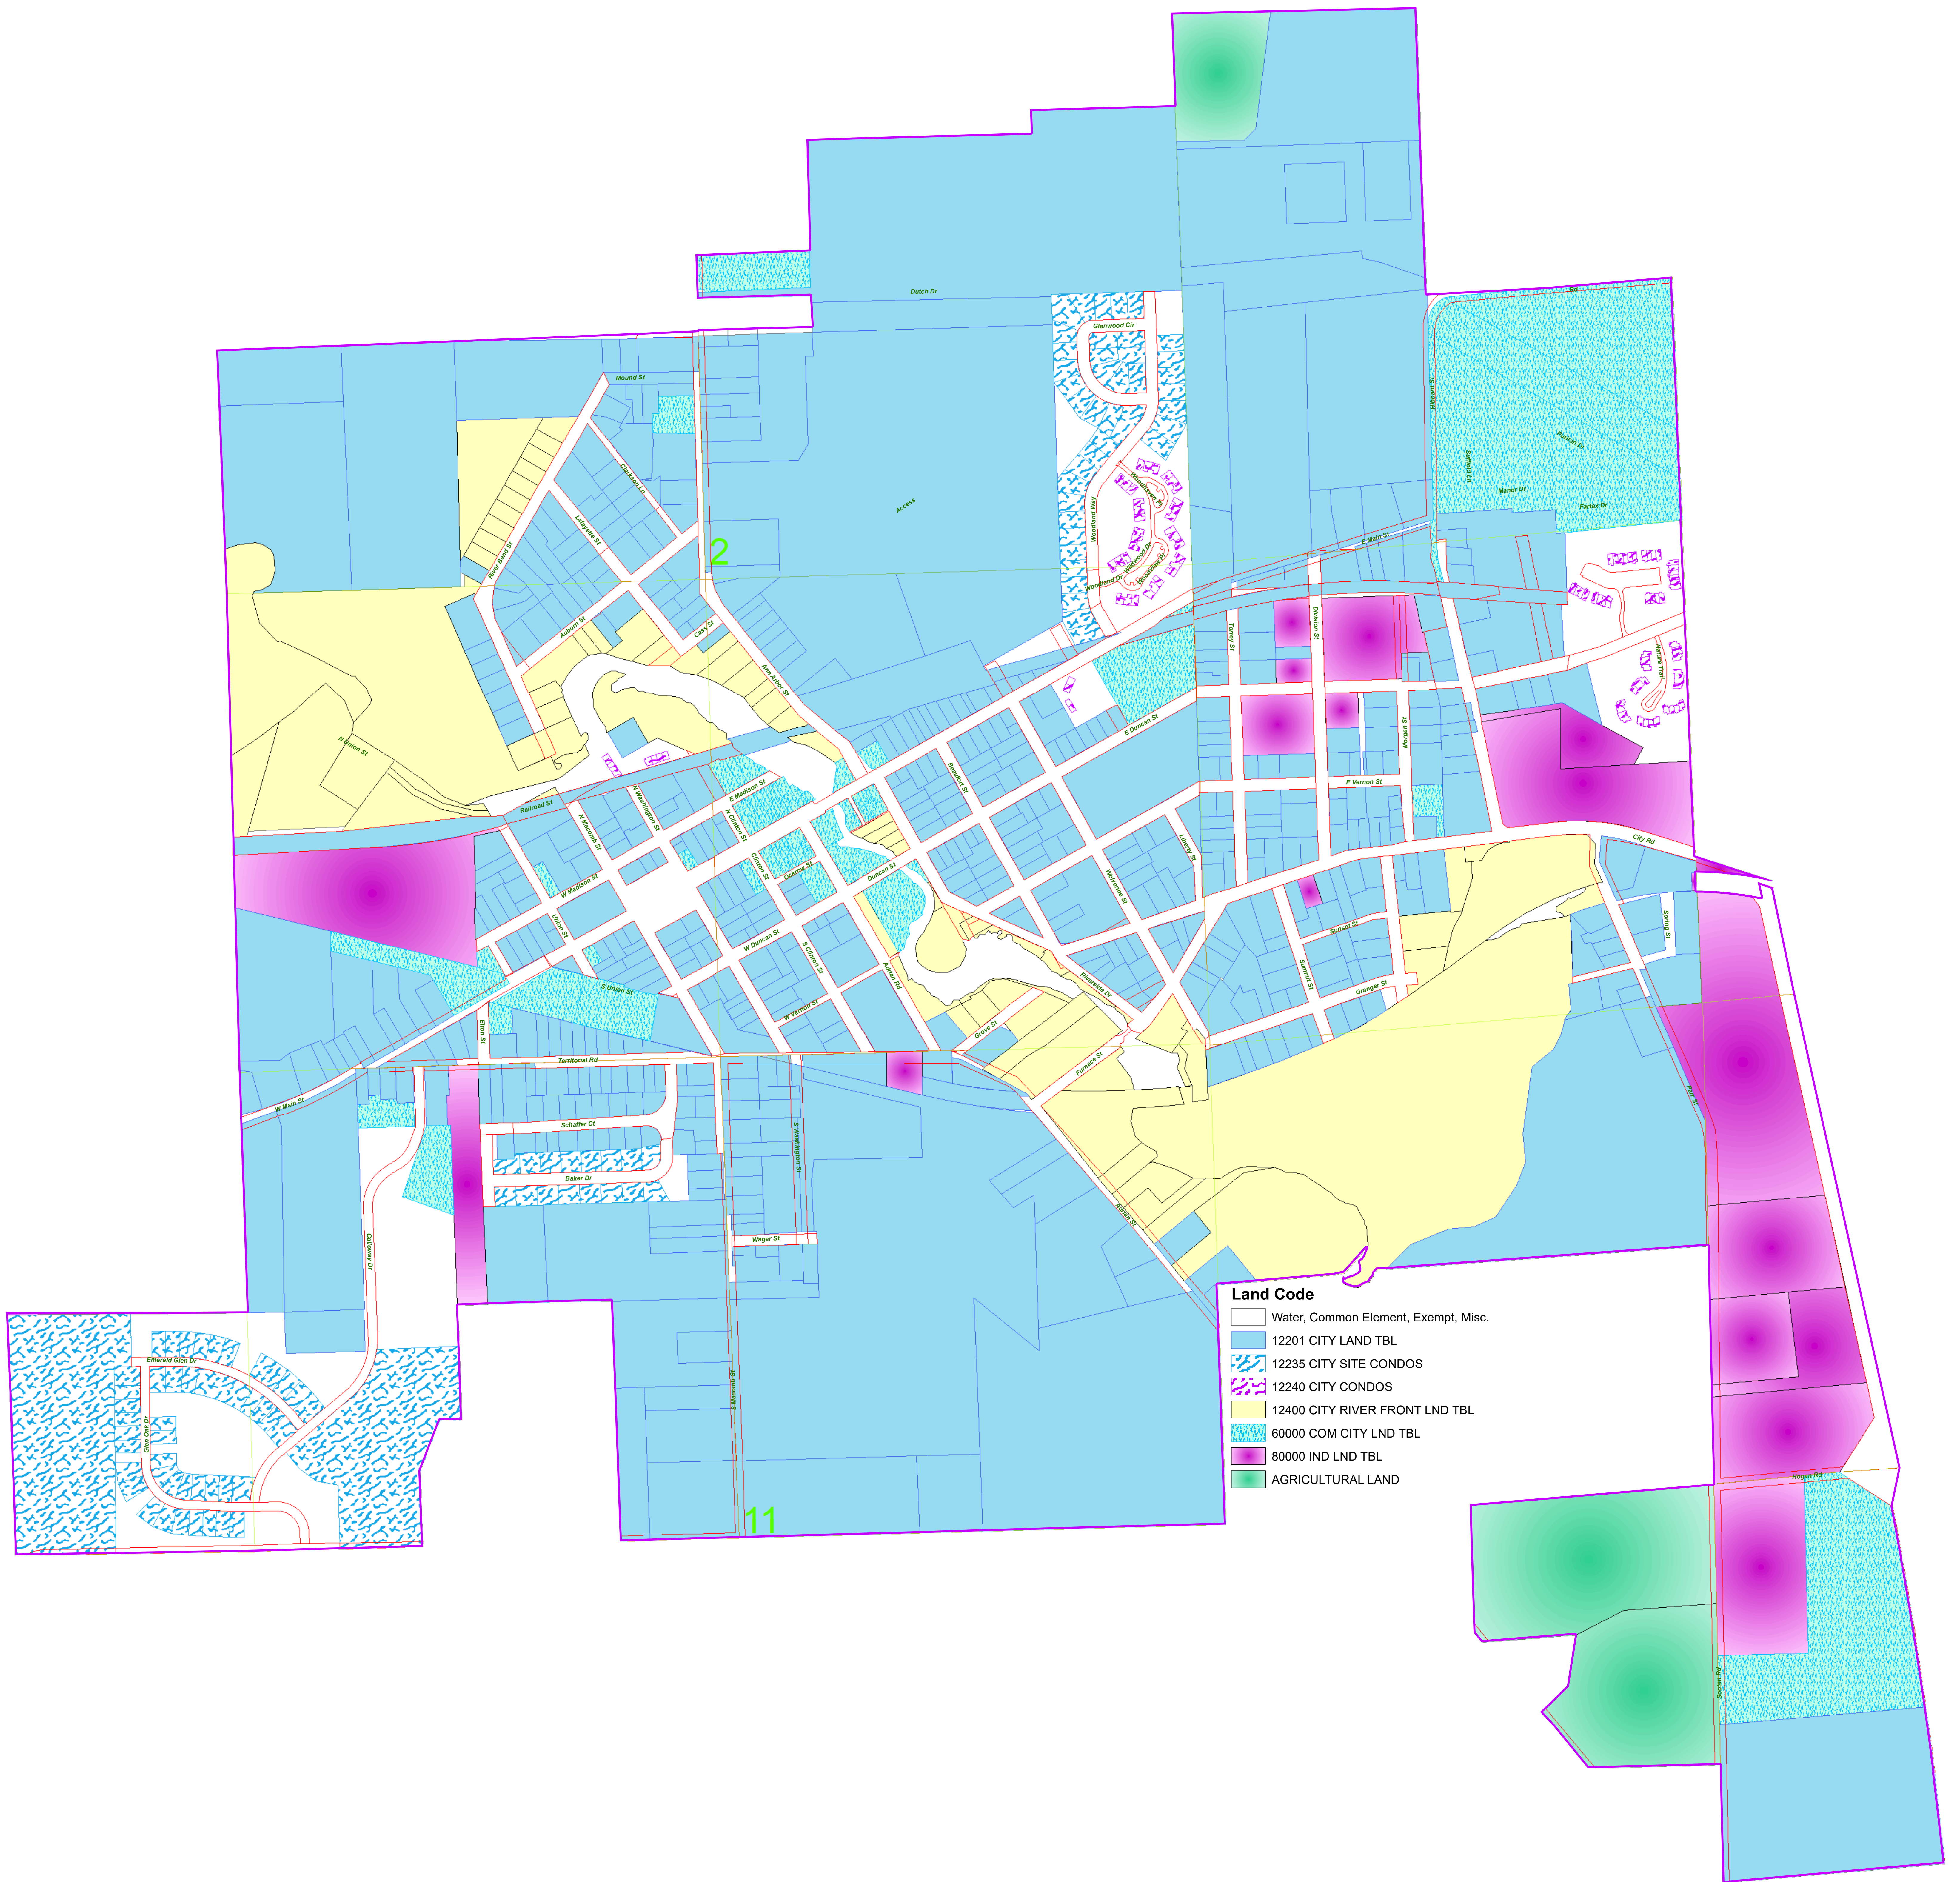

Manchester City 2025 Land Code Map

Land Code

- Water, Common Element, Exempt, Misc.
- 12201 CITY LAND TBL
- 12235 CITY SITE CONDOS
- 12240 CITY CONDOS
- 12400 CITY RIVER FRONT LND TBL
- 60000 COM CITY LND TBL
- 80000 IND LND TBL
- AGRICULTURAL LAND

- Jurisdiction Boundary
- Section Line
- Quarter Section Line
- Parcels

The information contained in this cadastral map is used to locate, identify and inventory parcels of land in Washtenaw County for appraisal and taxing purposes only and is not to be construed as a "survey description". The information is provided with the understanding that the conclusions drawn from such information are solely the responsibility of the user. Any assumption of legal status of this data is hereby disclaimed.

NOTE: PARCELS MAY NOT BE TO SCALE